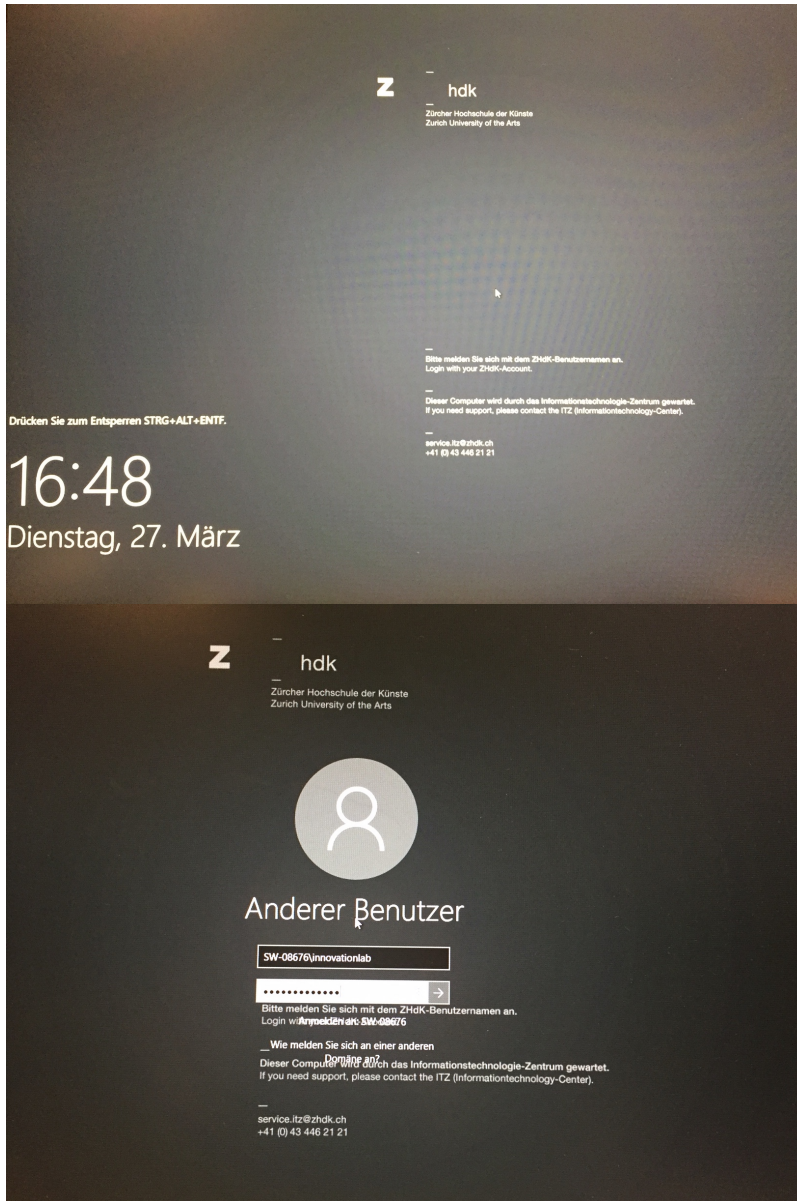

Computers

Please make sure everything is [powered on](#).

After computer startup, press **CTRL+ALT+DEL** on keyboard simultaneously to get to the login screen.

Enter username and password depending on the computer you are using (see the label on the computer):

- User: SW-08682\innovationlab Password: innovationlab
- User: SW-08676\innovationlab Password: innovationlab

(for the \ character press the keys *alt gr*+<)

From:

<https://wiki.zhdk.ch/IASpace/> - **immersive art space**