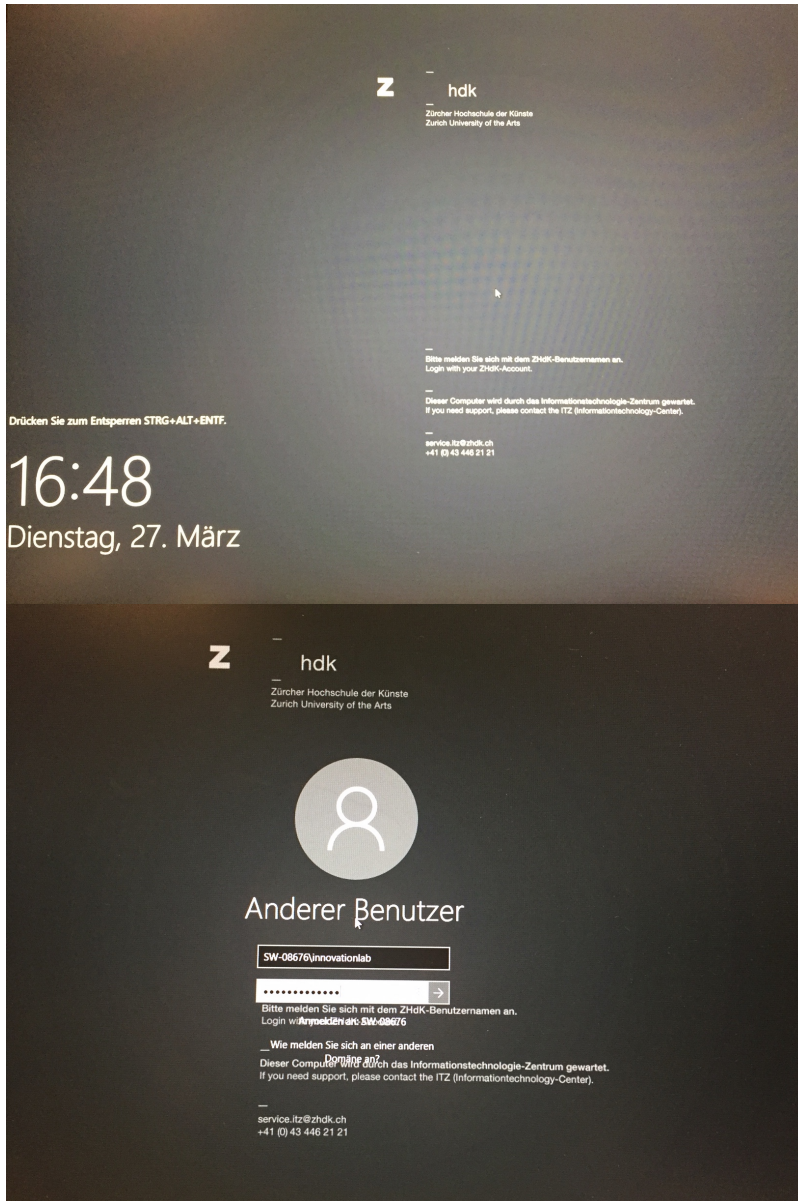

Computers

Please make sure everything is [powered on](#).

After computer startup, press **CTRL+ALT+DEL** on keyboard simultaneously to get to the login screen.

Enter username and password depending on the computer you are using (see the label on the desk).
For the \ character press the keys **alt gr + <**