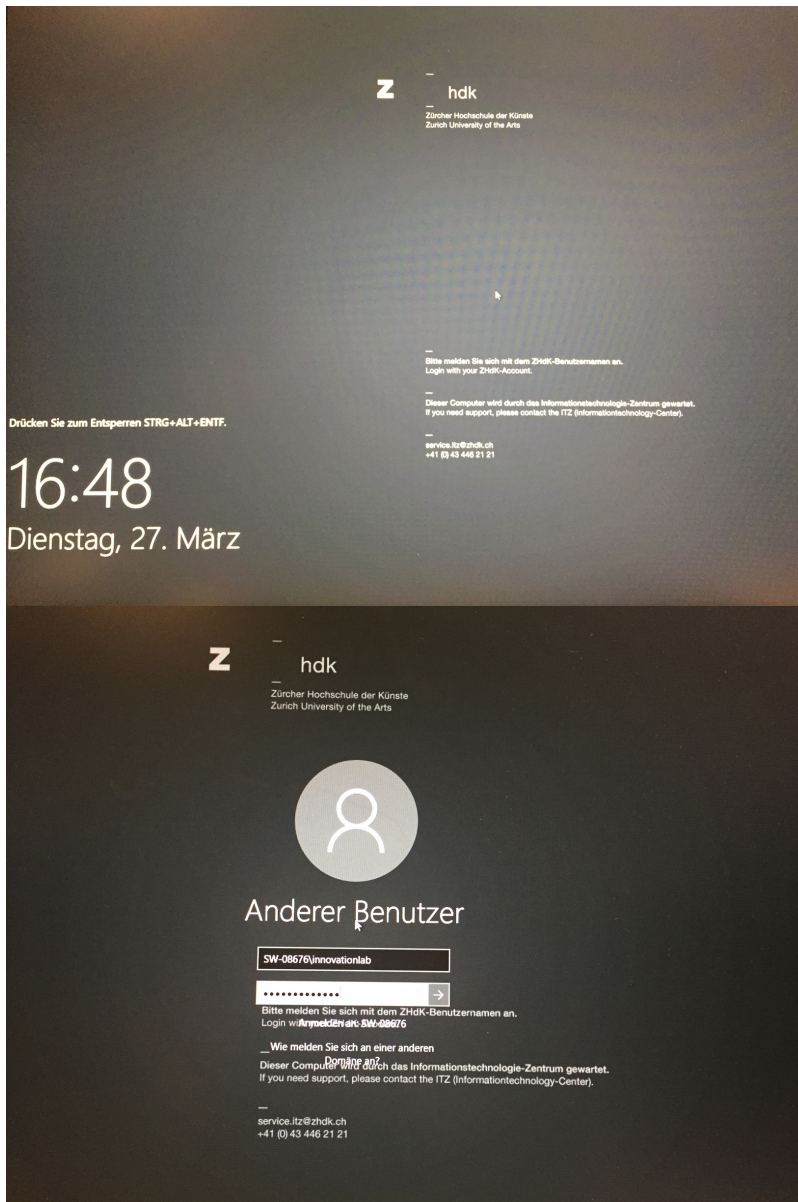

Computers

Please make sure everything is [powered on](#).

There are currently 3 AlienWare machines with Windows 10 and 2 MacPros with OSX 10.13.

After computer startup, press **CTRL+ALT+DEL** on keyboard simultaneously to get to the login screen.

Enter username and password depending on the computer you are using (see the label on the desk).
For the \ character press the keys **alt gr + <**

[AlienWares Maintenance](#)

[MacPro Maintenance](#)

From: