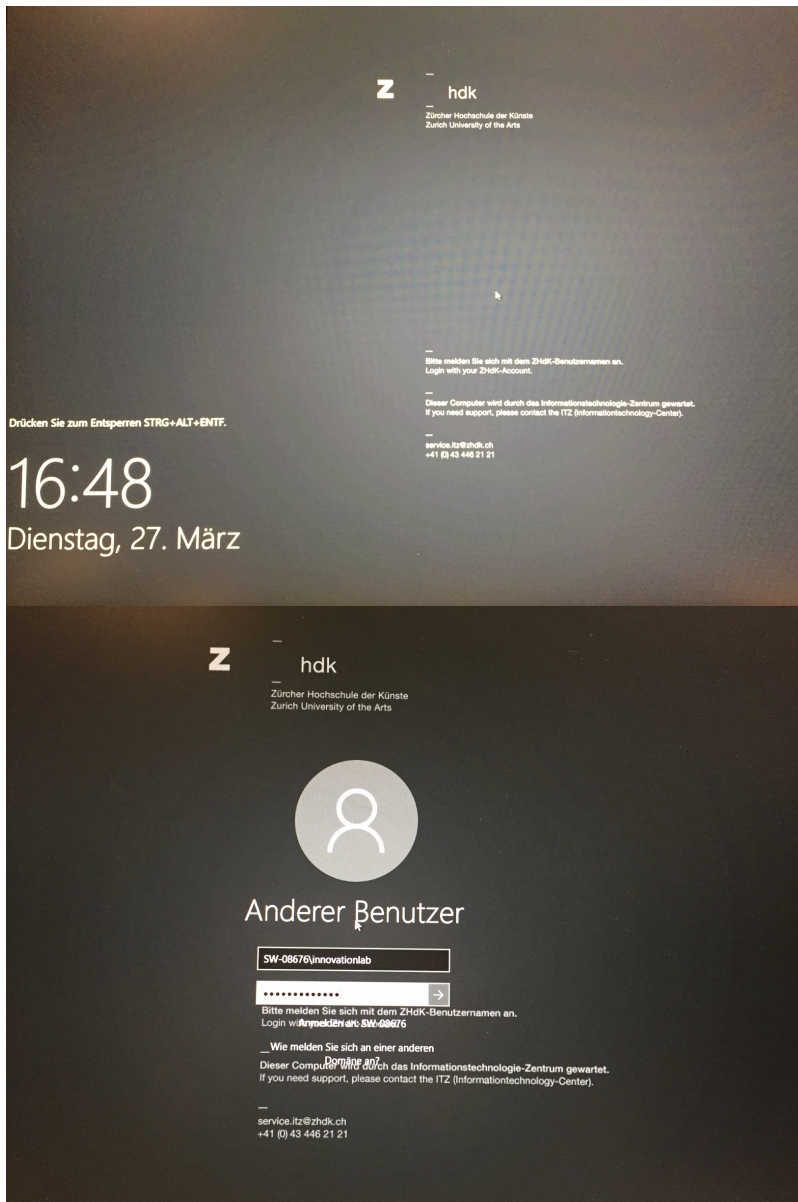

Computers

Please make sure everything is [powered on](#).

There are currently 3 AlienWare machines with Windows 10 and 2 MacPros with OSX 10.13.

After computer startup, press **CTRL+ALT+DEL** on keyboard simultaneously to get to the login screen.

Enter username and password depending on the computer you are using (see the label on the desk). For the \ character press the keys **alt gr + <**

[AlienWares Maintenance](#)

[MacPro Maintenance](#)

From: