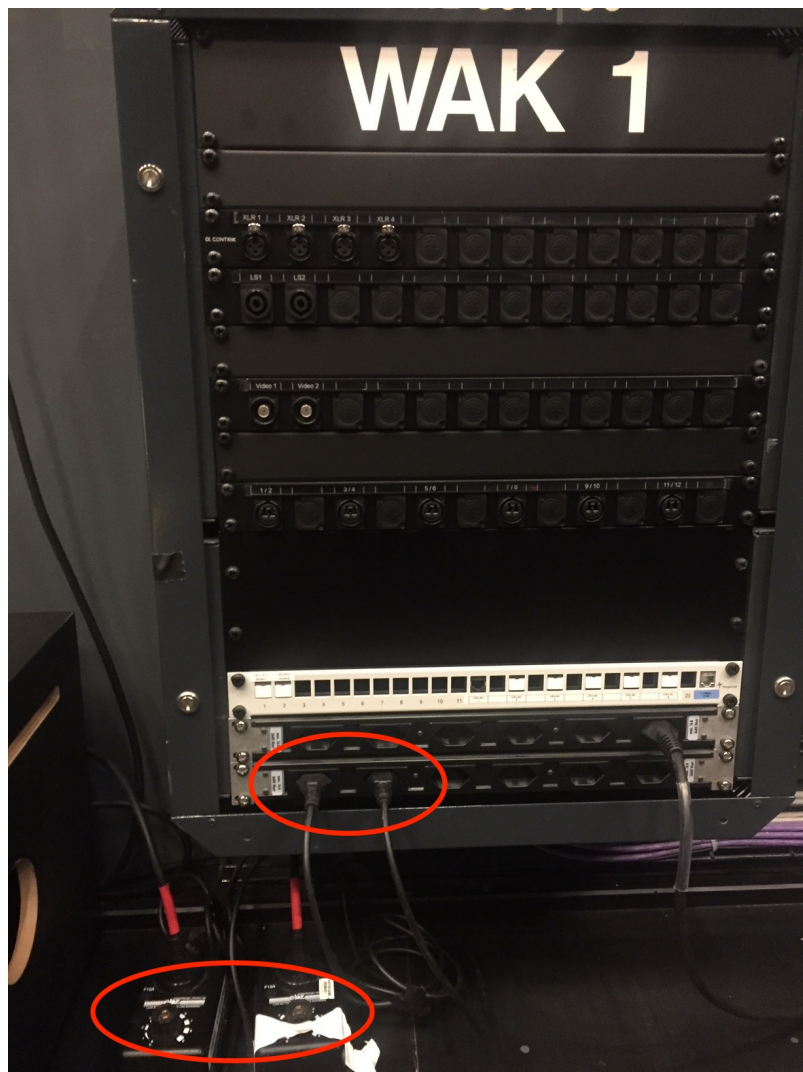

## Room Lights

Adjust the room lights at the touch panel near the WAK 4. You can turn on/off and dim the lights under the lamp symbol at the bottom row.

## Space Lights

Turn on effect lights on the MoCap Space and HTC Space:

1. Plug in dimmers (please use sockets lowest row)
2. Dimm lights as needed

From: <https://wiki.zhdk.ch/IASpace/> - immersive art space