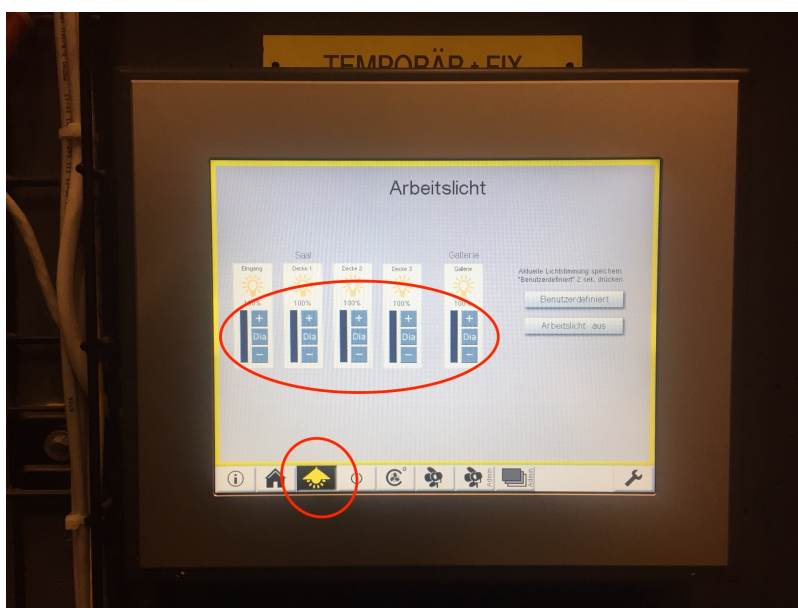

# Lights

**PLEASE TURN OFF ALL LIGHTS WHEN YOU LEAVE THE ROOM.**

## Room Lights

Adjust the room lights at the touch panel near the WAK 4. You can turn on/off and dim the lights under the lamp symbol at the bottom row.