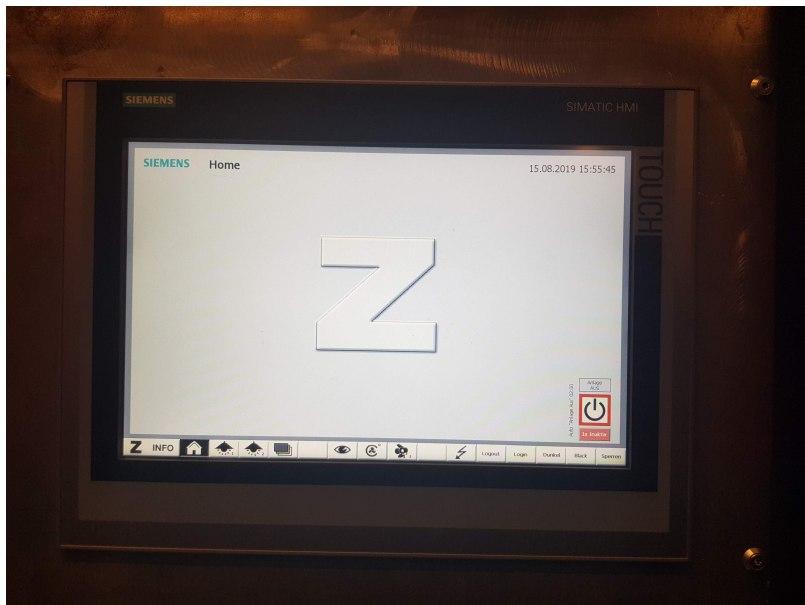

Lights

PLEASE TURN OFF ALL LIGHTS WHEN YOU LEAVE THE ROOM.

Room Lights

You can turn on/off or dim all the **SPACE** lights at the **touch panel near the deposit door** or at **the controller near the entrance door**. To control them from the touch panel, go under the lamp symbol number 1.

Each row represents a set of lights.

You can turn on/off or dim all the **GALLERIE** lights at the **touch panel near the deposit door** or at **the controller near the entrance door**. To control them from the touch panel, go under the lamp symbol number 2.

You can turn on/off or dim all the **SPOT** lights at the **controller near the entrance door**.

From: <https://wiki.zhdk.ch/IASpace/> - immersive art space

Permanent link: https://wiki.zhdk.ch/IASpace/doku.php?id=hardware_lights&rev=1565885624