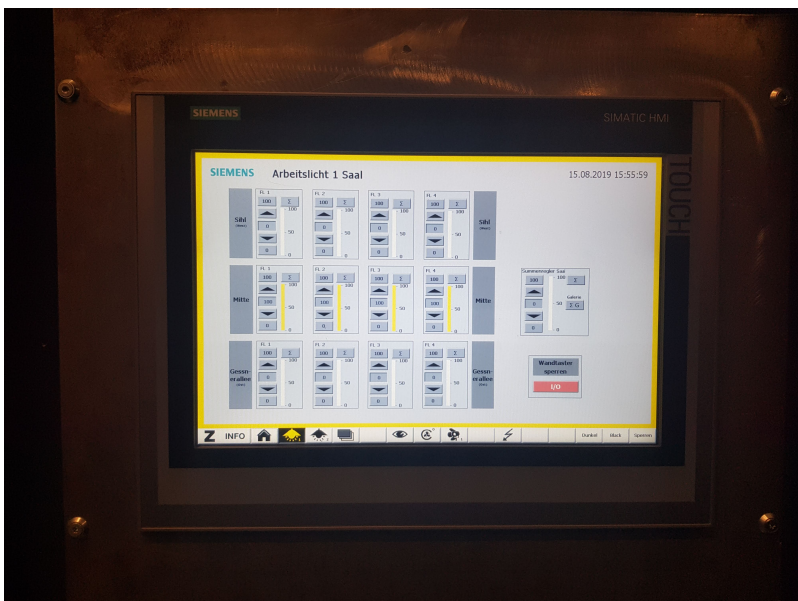

Lights

PLEASE TURN OFF ALL LIGHTS WHEN YOU LEAVE THE ROOM.

Room Lights

You can turn on/off or dim all the **SPACE** lights at the **touch panel near the deposit door** or at **the controller near the entrance door**. To control them from the touch panel, go under the lamp symbol number 1.

Each row represents a set of lights.

You can turn on/off or dim all the **GALLERIE** lights at the **touch panel near the deposit door** or at **the controller near the entrance door**. To control them from the touch panel, go under the lamp symbol number 2.

You can turn on/off or dim all the **SPOT** lights at the **controller near the entrance door**.

From: <https://wiki.zhdk.ch/IASpace/> - immersive art space

Permanent link: https://wiki.zhdk.ch/IASpace/doku.php?id=hardware_lights&rev=1565885624