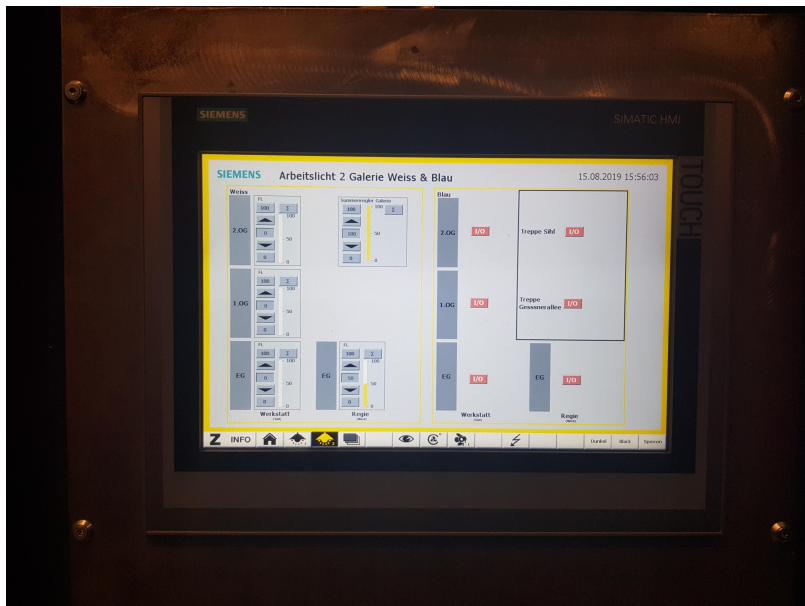

Lights

PLEASE TURN OFF ALL LIGHTS WHEN YOU LEAVE THE ROOM.

Room Lights

You can turn on/off or dim all the **SPACE** lights at the **touch panel near the deposit door** or at **the controller near the entrance door**. To control them from the touch panel, go under the lamp symbol number 1.

Each row represents a set of lights.

You can turn on/off or dim all the **GALLERIE** lights at the **touch panel near the deposit door** or at **the controller near the entrance door**. To control them from the touch panel, go under the lamp symbol number 2.

You can turn on/off or dim all the **SPOT** lights at the **controller near the entrance door**.

From: <https://wiki.zhdk.ch/IASpace/> - immersive art space

Permanent link: https://wiki.zhdk.ch/IASpace/doku.php?id=hardware_lights&rev=1565885624