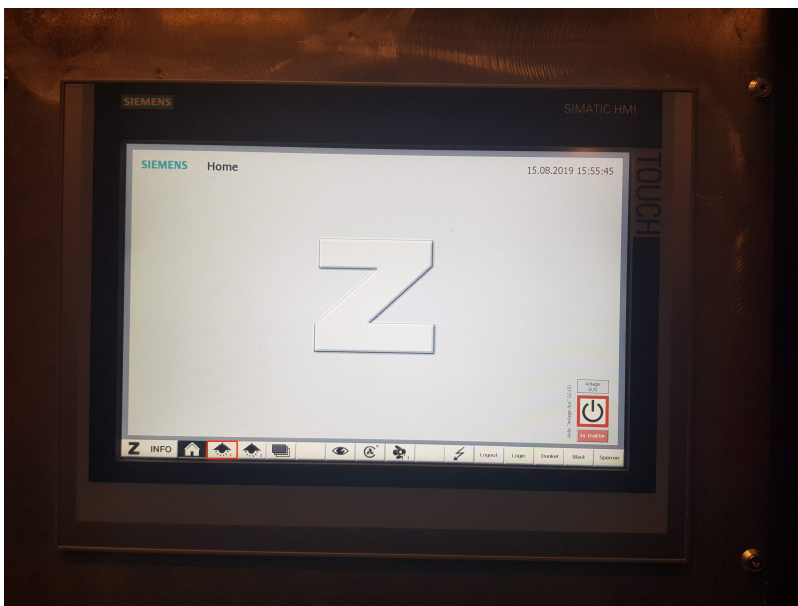

Lights

PLEASE TURN OFF ALL LIGHTS WHEN YOU LEAVE THE ROOM.

Room Lights

You can turn on/off or dim all the **SPACE** lights at the **touch panel near the deposit door** or at **the controller near the entrance door**. To control them from the touch panel, go under the lamp symbol number 1.

Each row represents a set of lights.

You can turn on/off or dim all the **GALLERIE** lights at the **touch panel near the deposit door** or at **the controller near the entrance door**. To control them from the touch panel, go under the lamp symbol number 2.

You can turn on/off or dim all the **SPOT** lights at the **controller near the entrance door**.

From: <https://wiki.zhdk.ch/IASpace/> - immersive art space

Permanent link: https://wiki.zhdk.ch/IASpace/doku.php?id=hardware_lights&rev=1565885624