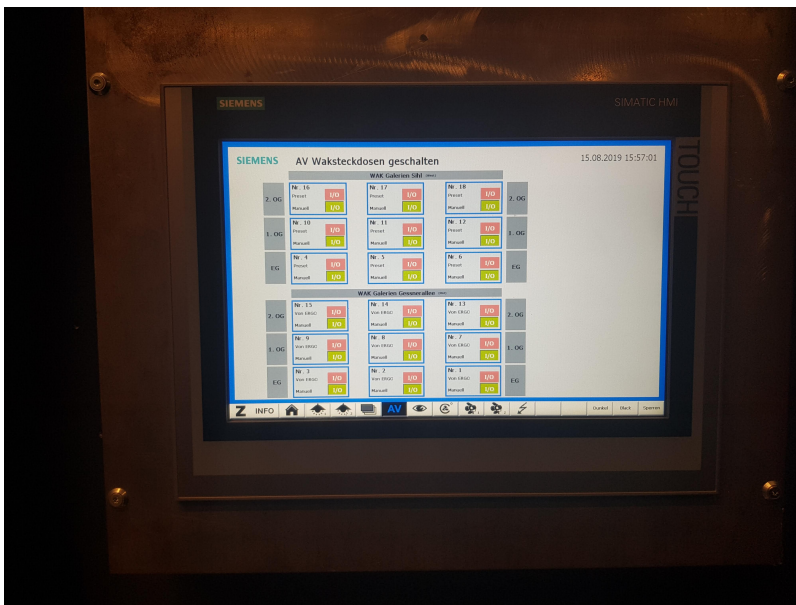

Power

MAKE SURE ALL POWER CABLES AT WAK BOXES ARE PLUGGED IN THE LOWEST SOCKET.

WAK 1 - 6 are in the lower level of the IASpace. **WAK 7 - 12** are in the middle level of the IASpace and **WAK 13 - 18** are in the upper level of the IASpace (some WAK may be behind the black curtains).

In order to access the WAK page from the control page, you need to be login as Admin. (Please refer to [this page](#)).

Powering ON computers

Turn on the computers by pressing the button with the **Alien**.