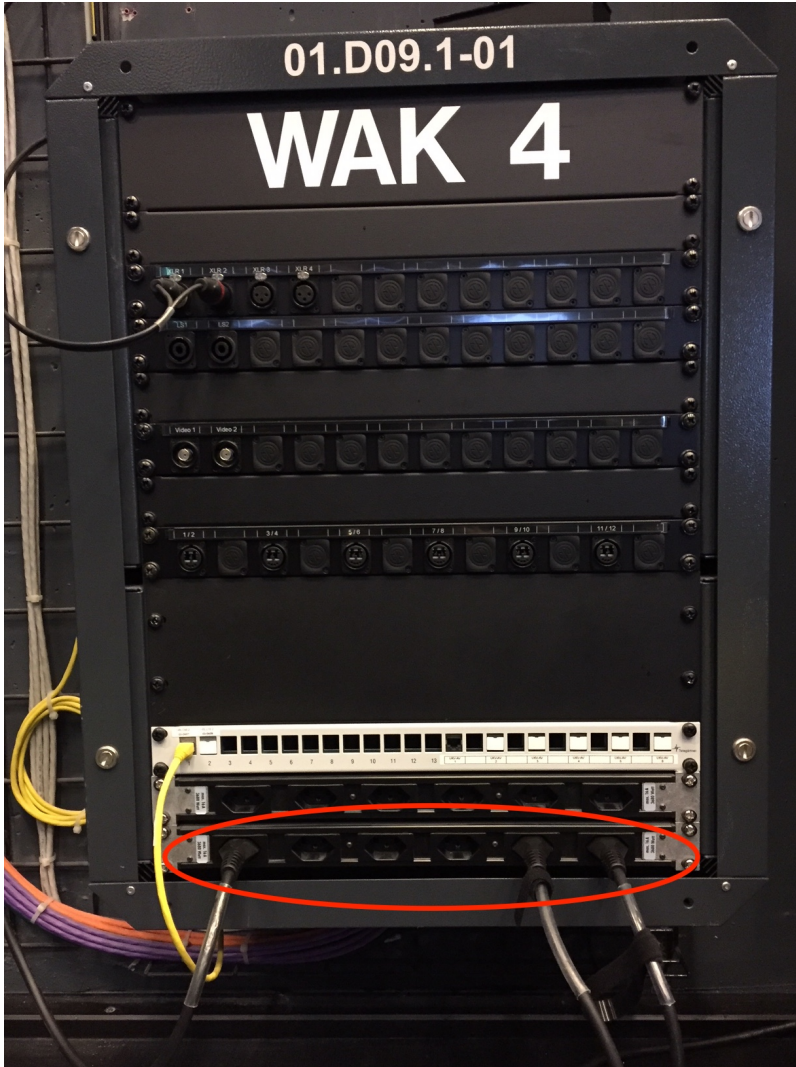

# Power

Make sure all power cables at WAK boxes are plugged in the lowest socket row. WAK 1 & 4 are in the front of the room. WAK 2 & 3 are in the back of the room (maybe behind the black curtain).

Turn on power for all computers at the switch on the steel post next to the desk.

Turn on the computers by pressing the button with the “Alien”.

From:  
<https://wiki.zhdk.ch/IASpace/> - immersive art space

Permanent link:  
[https://wiki.zhdk.ch/IASpace/doku.php?id=hardware\\_power&rev=1522161080](https://wiki.zhdk.ch/IASpace/doku.php?id=hardware_power&rev=1522161080)