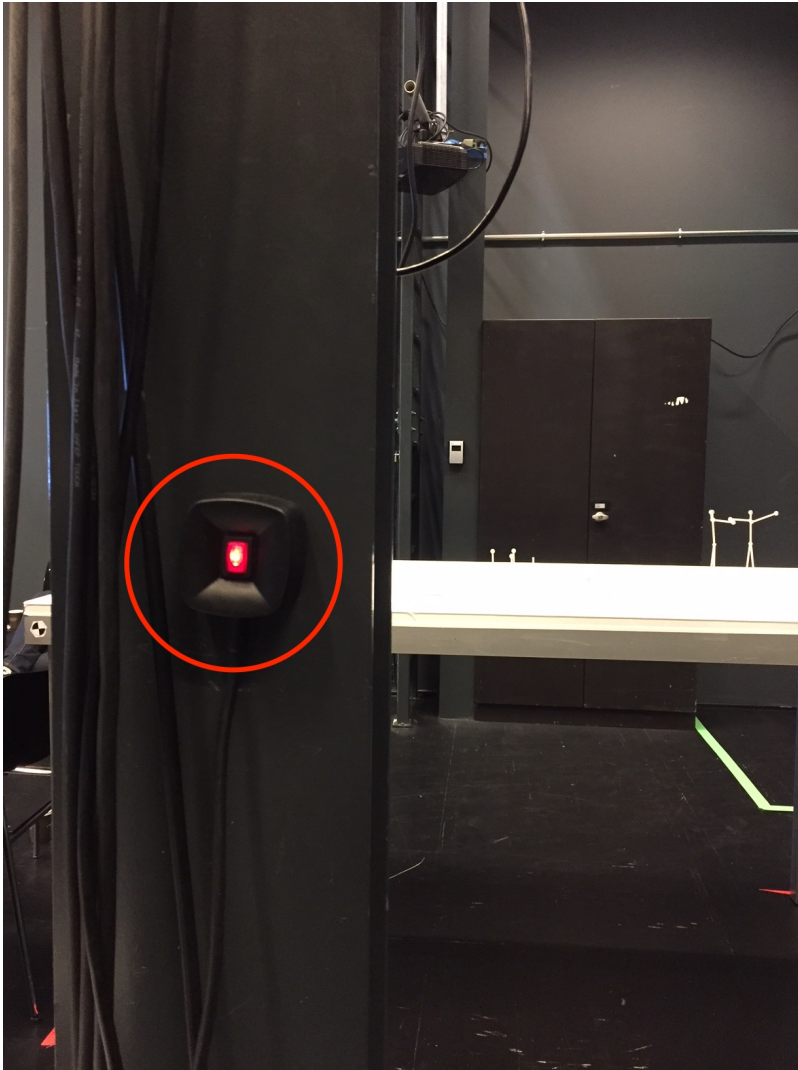

# Power

Make sure all power cables at WAK boxes are plugged in the lowest socket row. WAK 1 & 4 are in the front of the room. WAK 2 & 3 are in the back of the room (maybe behind the black curtain).

Turn on power for all computers at the switch on the steel post next to the desk.

Turn on the computers by pressing the button with the “Alien”.

From:  
<https://wiki.zhdk.ch/IASpace/> - immersive art space

Permanent link:  
[https://wiki.zhdk.ch/IASpace/doku.php?id=hardware\\_power&rev=1522161080](https://wiki.zhdk.ch/IASpace/doku.php?id=hardware_power&rev=1522161080)