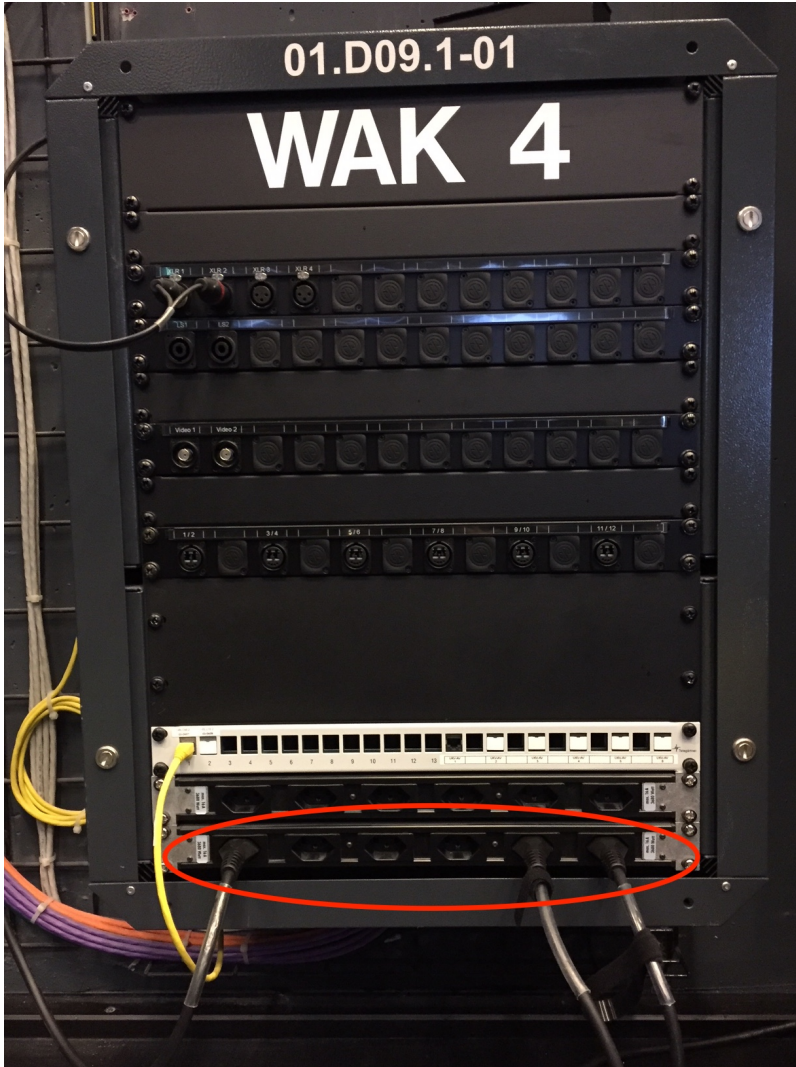

# Power

Make sure all power cables at WAK boxes are plugged in the lowest socket row. WAK 1 & 4 are in the front of the room. WAK 2 & 3 are in the back of the room (maybe behind the black curtain).

Turn on power for all computers at the switch on the steel post next to the desk.

Turn on the computers by pressing the button with the "Alien".

**PLEASE TURN OFF ALL COMPUTERS AND UNPLUG THE WAK POWER CABLES AT THE END OF YOUR WORK.**

From:  
<https://wiki.zhdk.ch/IASpace/> - immersive art space