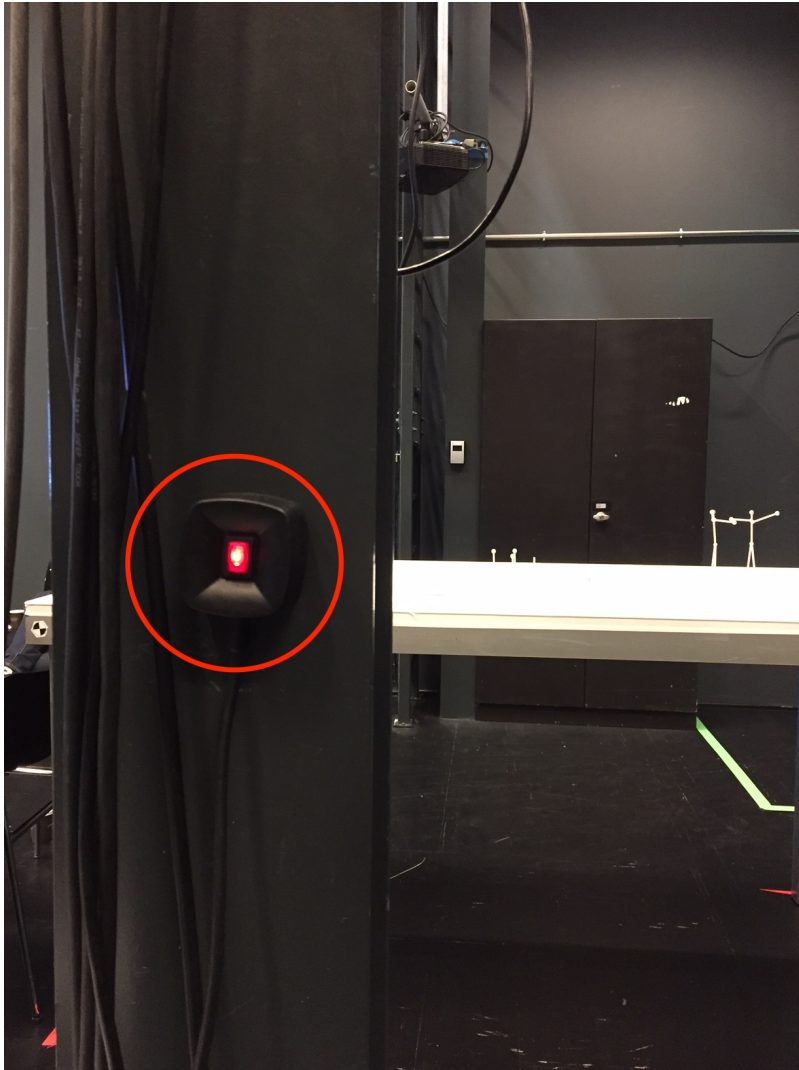

# Power

Make sure all power cables at WAK boxes are plugged in the lowest socket row. WAK 1 & 4 are in the front of the room. WAK 2 & 3 are in the back of the room (maybe behind the black curtain).

Turn on power for all computers at the switch on the steel post next to the desk.

Turn on the computers by pressing the button with the "Alien".

**PLEASE TURN OFF ALL COMPUTERS AND UNPLUG THE WAK POWER CABLES AT THE END OF YOUR WORK.**

From:  
<https://wiki.zhdk.ch/IASpace/> - immersive art space