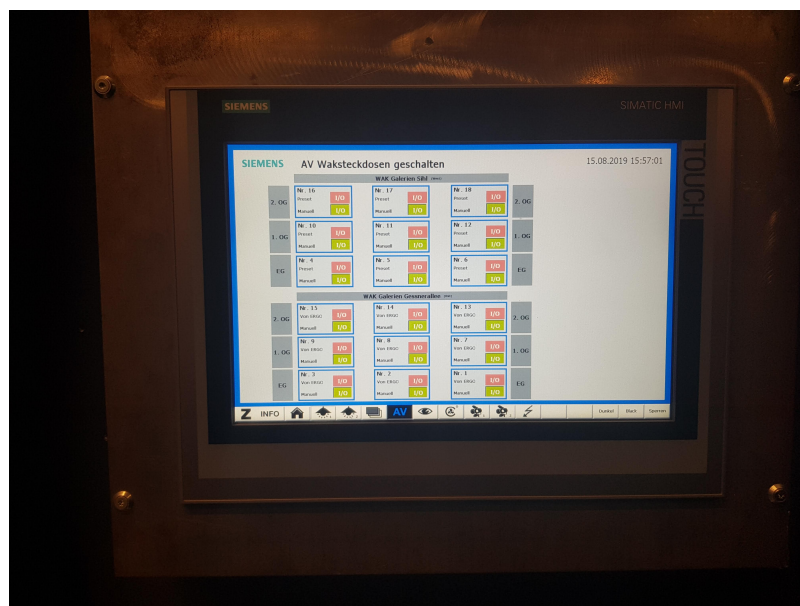

# Power

**PLEASE TURN OFF ALL POWER WHEN YOU LEAVE THE ROOM.**

Make sure all power cables at WAK boxes are plugged in the lowest socket row.

WAK 1 & 6 are in the lower level of the IASpace. WAK 7 & 12 are in the middle level of the IASpace and WAK 13 & 18 are in the upper level of the IASpace (some WAK may be behind the black curtains).

Turn on the computers by pressing the button with the "Alien".

From:  
<https://wiki.zhdk.ch/IASpace/> - immersive art space

Permanent link:  
[https://wiki.zhdk.ch/IASpace/doku.php?id=hardware\\_power&rev=1565879354](https://wiki.zhdk.ch/IASpace/doku.php?id=hardware_power&rev=1565879354)