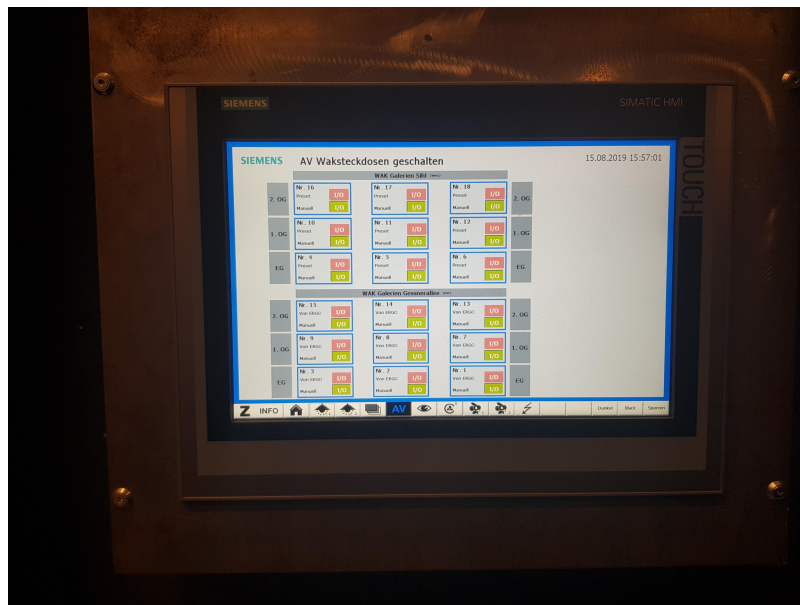

Power

PLEASE TURN OFF ALL POWER WHEN YOU LEAVE THE ROOM.

Make sure all power cables at WAK boxes are plugged in the lowest socket row.

WAK 1 & 6 are in the lower level of the IASpace. WAK 7 & 12 are in the middle level of the IASpace and WAK 13 & 18 are in the upper level of the IASpace (some WAK may be behind the black curtains).

Turn on the computers by pressing the button with the "Alien".

From:
<https://wiki.zhdk.ch/IASpace/> - immersive art space

Permanent link:
https://wiki.zhdk.ch/IASpace/doku.php?id=hardware_power&rev=1565879354