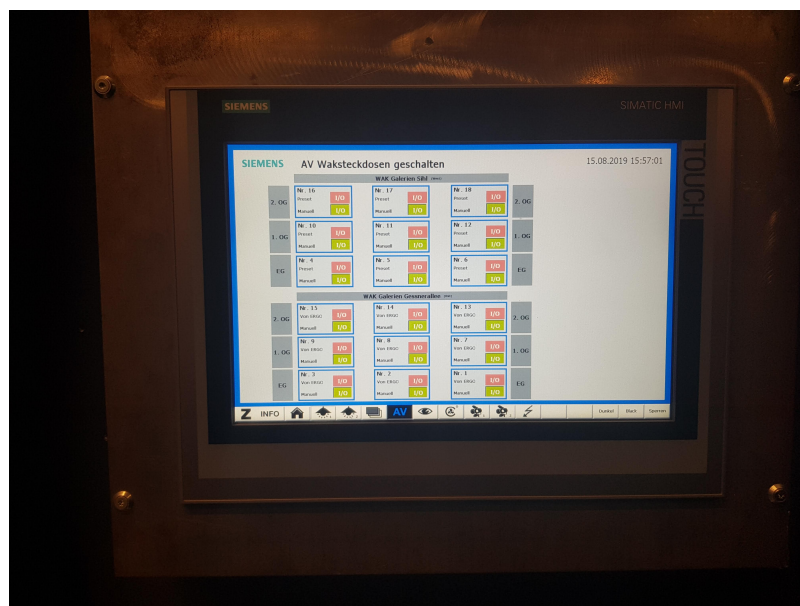

Power

PLEASE TURN OFF ALL POWER WHEN YOU LEAVE THE ROOM.

Make sure all power cables at WAK boxes are plugged in the lowest socket row.

WAK 1 & 6 are in the lower level of the IASpace. WAK 7 & 12 are in the middle level of the IASpace and WAK 13 & 18 are in the upper level of the IASpace (some WAK may be behind the black curtains).

Turn on the computers by pressing the button with the "Alien".

From:
<https://wiki.zhdk.ch/IASpace/> - immersive art space

Permanent link:
https://wiki.zhdk.ch/IASpace/doku.php?id=hardware_power&rev=1565879354