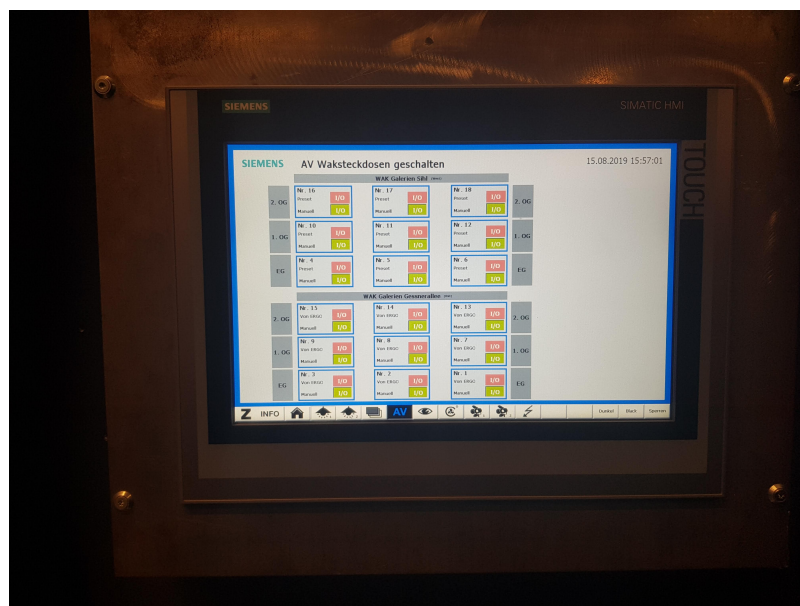

Power

PLEASE TURN OFF ALL POWER WHEN YOU LEAVE THE ROOM.

Make sure all power cables at WAK boxes are plugged in the lowest socket row.

WAK 1 & 6 are in the lower level of the IASpace. WAK 7 & 12 are in the middle level of the IASpace and WAK 13 & 18 are in the upper level of the IASpace (some WAK may be behind the black curtains).

Turn on the computers by pressing the button with the "Alien".

From:
<https://wiki.zhdk.ch/IASpace/> - immersive art space

Permanent link:
https://wiki.zhdk.ch/IASpace/doku.php?id=hardware_power&rev=1565879374