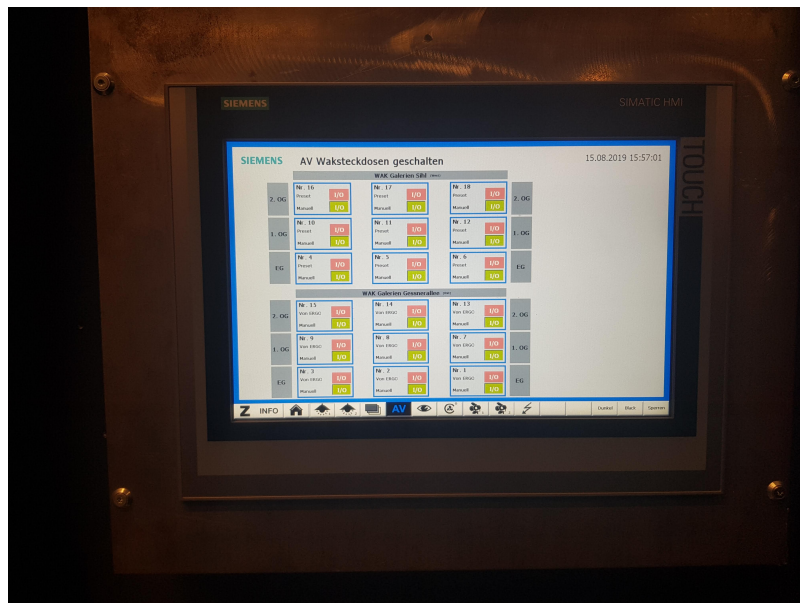

Power

PLEASE TURN OFF ALL POWER WHEN YOU LEAVE THE ROOM.

Make sure all power cables at WAK boxes are plugged in the lowest socket row.

WAK 1 & 6 are in the lower level of the IASpace. WAK 7 & 12 are in the middle level of the IASpace and WAK 13 & 18 are in the upper level of the IASpace (some WAK may be behind the black curtains).

Turn on the computers by pressing the button with the "Alien".

From:
<https://wiki.zhdk.ch/IASpace/> - immersive art space

Permanent link:
https://wiki.zhdk.ch/IASpace/doku.php?id=hardware_power&rev=1565879412