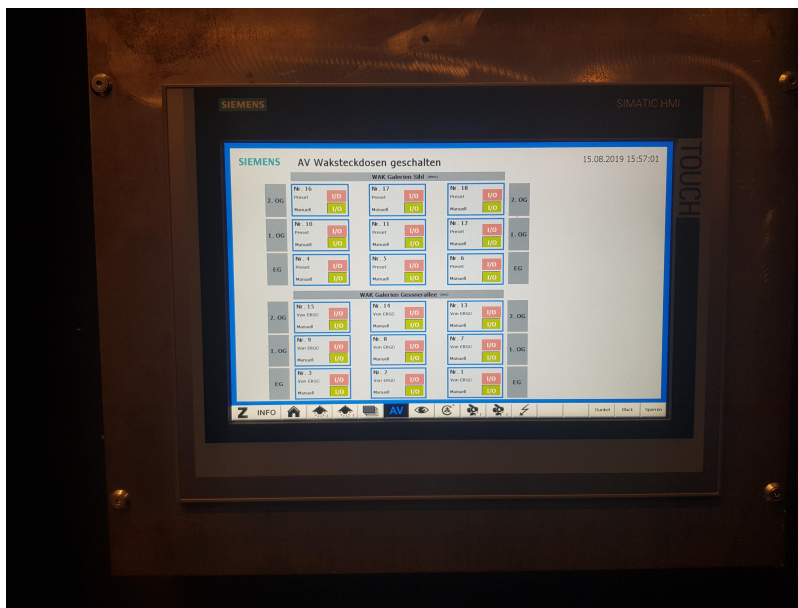

# Power

**PLEASE TURN OFF ALL POWER WHEN YOU LEAVE THE ROOM.**

Make sure all power cables at WAK boxes are plugged in the lowest socket row.

WAK 1 & 6 are in the lower level of the IASpace. WAK 7 & 12 are in the middle level of the IASpace and WAK 13 & 18 are in the upper level of the IASpace (some WAK may be behind the black curtains).

Turn on the computers by pressing the button with the "Alien".

From:  
<https://wiki.zhdk.ch/IASpace/> - immersive art space

Permanent link:  
[https://wiki.zhdk.ch/IASpace/doku.php?id=hardware\\_power&rev=1565879423](https://wiki.zhdk.ch/IASpace/doku.php?id=hardware_power&rev=1565879423)