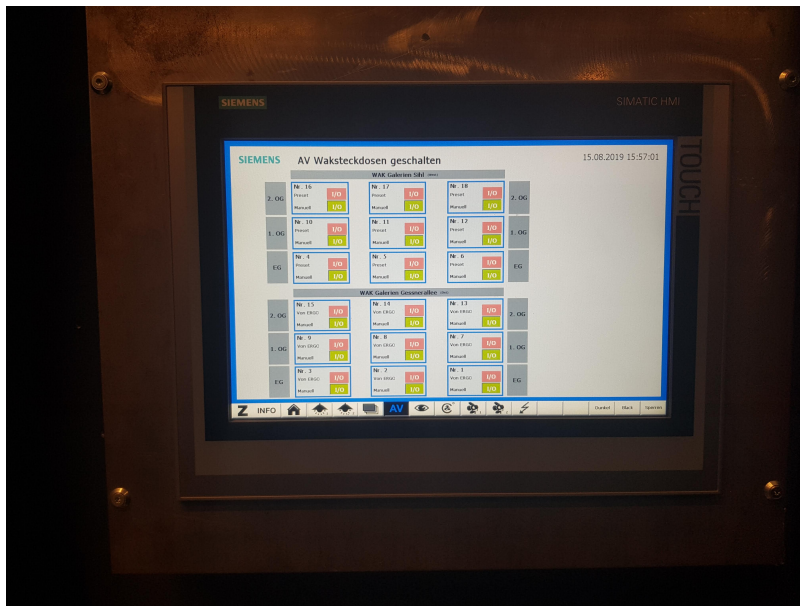

# Power

**PLEASE TURN OFF ALL POWER WHEN YOU LEAVE THE ROOM.**

Make sure all power cables at WAK boxes are plugged in the lowest socket row.

WAK 1 & 6 are in the lower level of the IASpace. WAK 7 & 12 are in the middle level of the IASpace and WAK 13 & 18 are in the upper level of the IASpace (some WAK may be behind the black curtains).

Turn on the computers by pressing the button with the "Alien".

From:  
<https://wiki.zhdk.ch/IASpace/> - immersive art space

Permanent link:  
[https://wiki.zhdk.ch/IASpace/doku.php?id=hardware\\_power&rev=1565879423](https://wiki.zhdk.ch/IASpace/doku.php?id=hardware_power&rev=1565879423)