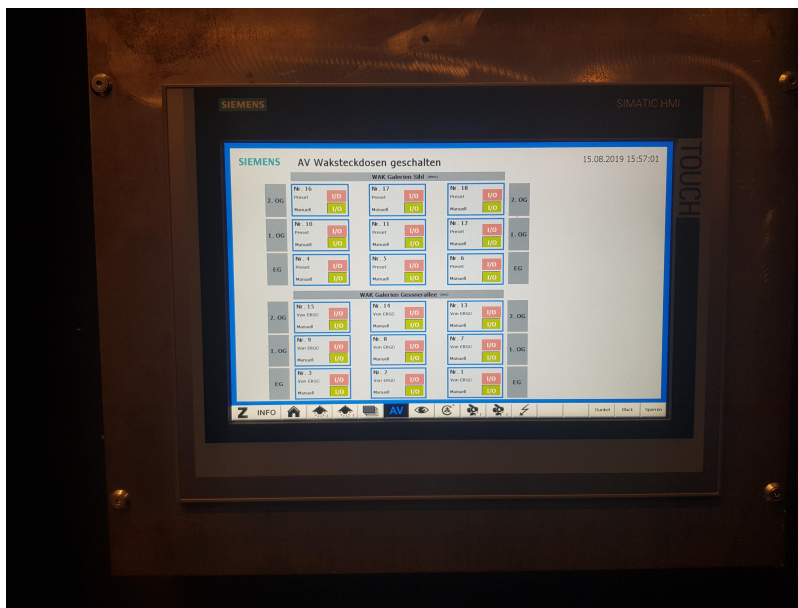

Power

PLEASE TURN OFF ALL POWER WHEN YOU LEAVE THE ROOM.

Make sure all power cables at WAK boxes are plugged in the lowest socket row.

WAK 1 & 6 are in the lower level of the IASpace. WAK 7 & 12 are in the middle level of the IASpace and WAK 13 & 18 are in the upper level of the IASpace (some WAK may be behind the black curtains).

Turn on the computers by pressing the button with the "Alien".

From:
<https://wiki.zhdk.ch/IASpace/> - immersive art space

Permanent link:
https://wiki.zhdk.ch/IASpace/doku.php?id=hardware_power&rev=1565879423