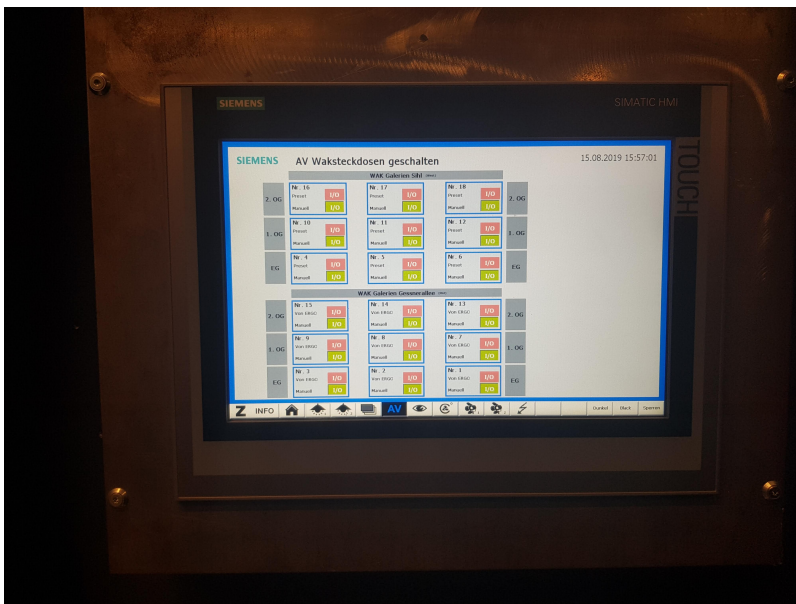

# Power

**MAKE SURE ALL POWER CABLES AT WAK BOXES ARE PLUGGED IN THE LOWEST SOCKET.**

WAK 1 - 6 are in the lower level of the IASpace. WAK 7 - 12 are in the middle level of the IASpace and WAK 13 - 18 are in the upper level of the IASpace (some WAK may be behind the black curtains).

## Powering ON computers

Turn on the computers by pressing the button with the "Alien".

From:  
<https://wiki.zhdk.ch/IASpace/> - immersive art space

Permanent link:  
[https://wiki.zhdk.ch/IASpace/doku.php?id=hardware\\_power&rev=1565885772](https://wiki.zhdk.ch/IASpace/doku.php?id=hardware_power&rev=1565885772)