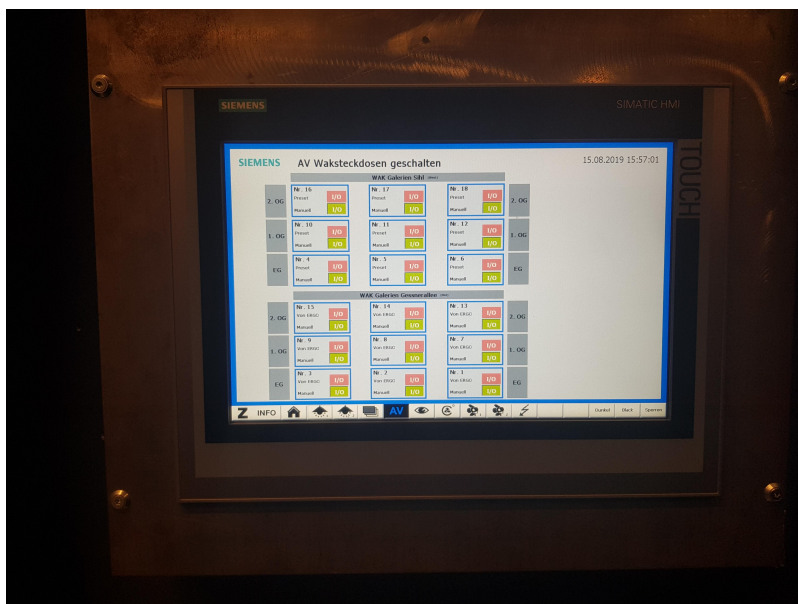

# Power

**MAKE SURE ALL POWER CABLES AT WAK BOXES ARE PLUGGED IN THE LOWEST SOCKET.**

WAK 1 - 6 are in the lower level of the IASpace. WAK 7 - 12 are in the middle level of the IASpace and WAK 13 - 18 are in the upper level of the IASpace (some WAK may be behind the black curtains).

## Powering ON computers

Turn on the computers by pressing the button with the "Alien".

From:  
<https://wiki.zhdk.ch/IASpace/> - **immersive art space**

Permanent link:  
[https://wiki.zhdk.ch/IASpace/doku.php?id=hardware\\_power&rev=1565885772](https://wiki.zhdk.ch/IASpace/doku.php?id=hardware_power&rev=1565885772)