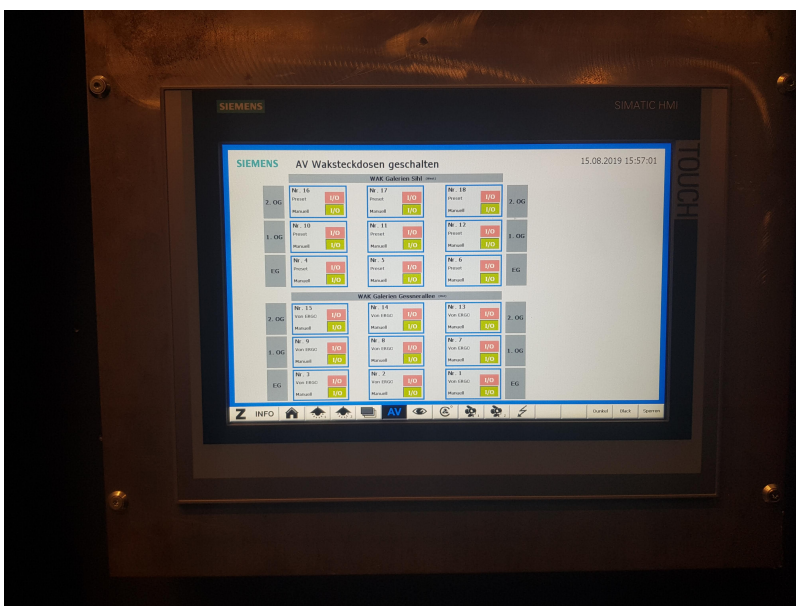

# Power

**MAKE SURE ALL POWER CABLES AT WAK BOXES ARE PLUGGED IN THE LOWEST SOCKET.**

WAK 1 - 6 are in the lower level of the IASpace. WAK 7 - 12 are in the middle level of the IASpace and WAK 13 - 18 are in the upper level of the IASpace (some WAK may be behind the black curtains).

## Powering ON computers

Turn on the computers by pressing the button with the "Alien".

From:  
<https://wiki.zhdk.ch/IASpace/> - immersive art space

Permanent link:  
[https://wiki.zhdk.ch/IASpace/doku.php?id=hardware\\_power&rev=1565885937](https://wiki.zhdk.ch/IASpace/doku.php?id=hardware_power&rev=1565885937)