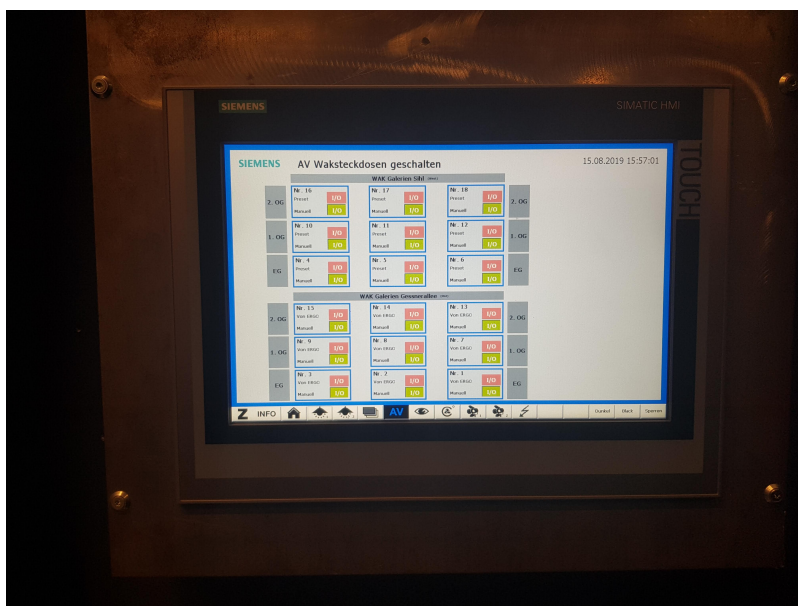

Power

MAKE SURE ALL POWER CABLES AT WAK BOXES ARE PLUGGED IN THE LOWEST SOCKET.

WAK 1 - 6 are in the lower level of the IASpace. WAK 7 - 12 are in the middle level of the IASpace and WAK 13 - 18 are in the upper level of the IASpace (some WAK may be behind the black curtains).

In order to access the WAK page from the control page, you need to be login as Admin. (Please refer to this page).

Powering ON computers

Turn on the computers by pressing the button with the "Alien".

From:
<https://wiki.zhdk.ch/IASpace/> - immersive art space