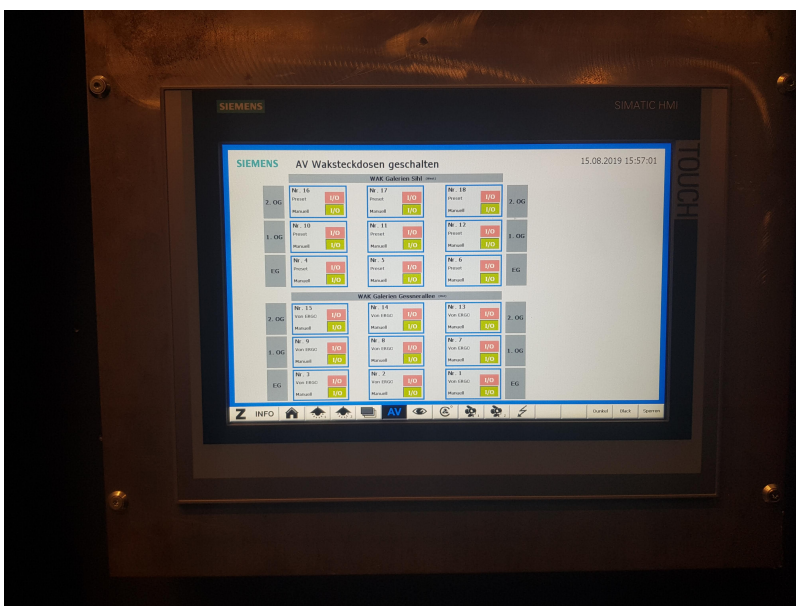

Power

MAKE SURE ALL POWER CABLES AT WAK BOXES ARE PLUGGED IN THE LOWEST SOCKET.

WAK 1 - 6 are in the lower level of the IASpace. **WAK 7 - 12** are in the middle level of the IASpace and **WAK 13 - 18** are in the upper level of the IASpace (some WAK may be behind the black curtains).

In order to access the WAK page from the control page, you need to be login as Admin. (Please refer to this page).

Powering ON computers

Turn on the computers by pressing the button with the **Alien**.

From:
<https://wiki.zhdk.ch/IASpace/> - immersive art space